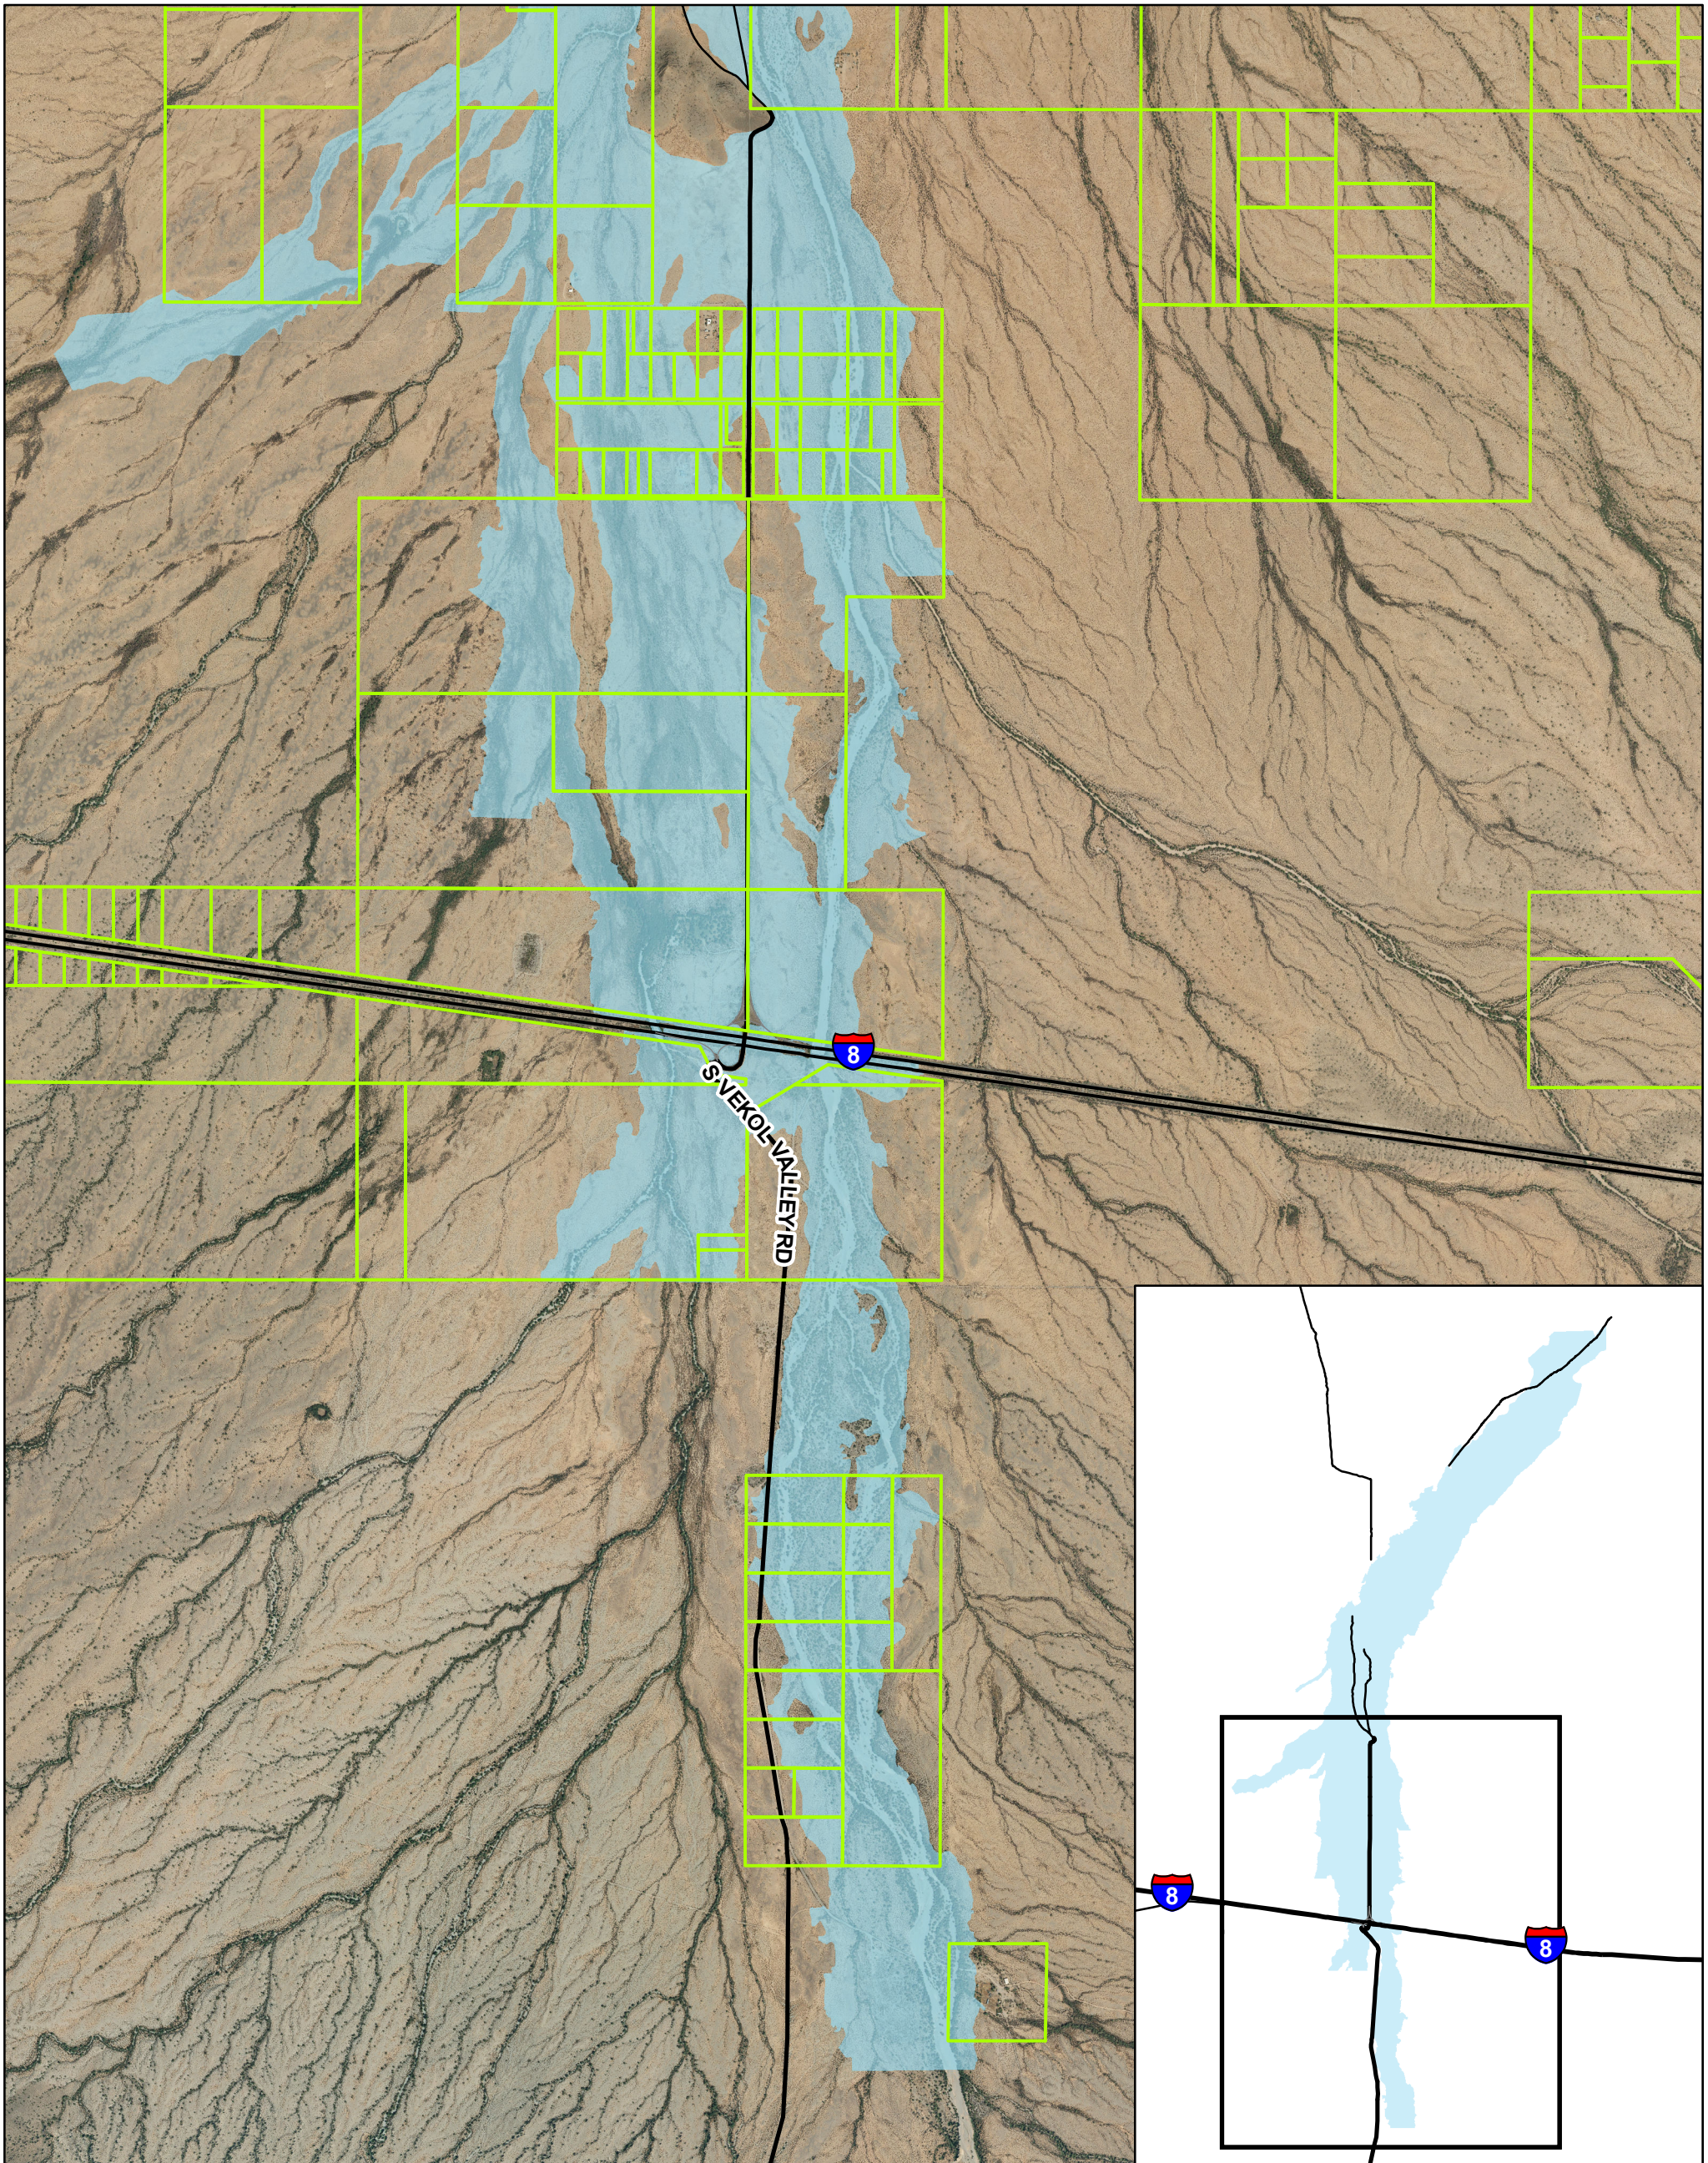

Vekol Wash Floodplain Delineation Study

Maricopa County OET, GIS Division, 12/6/2024

- Parcel Boundary
- Proposed Floodplain