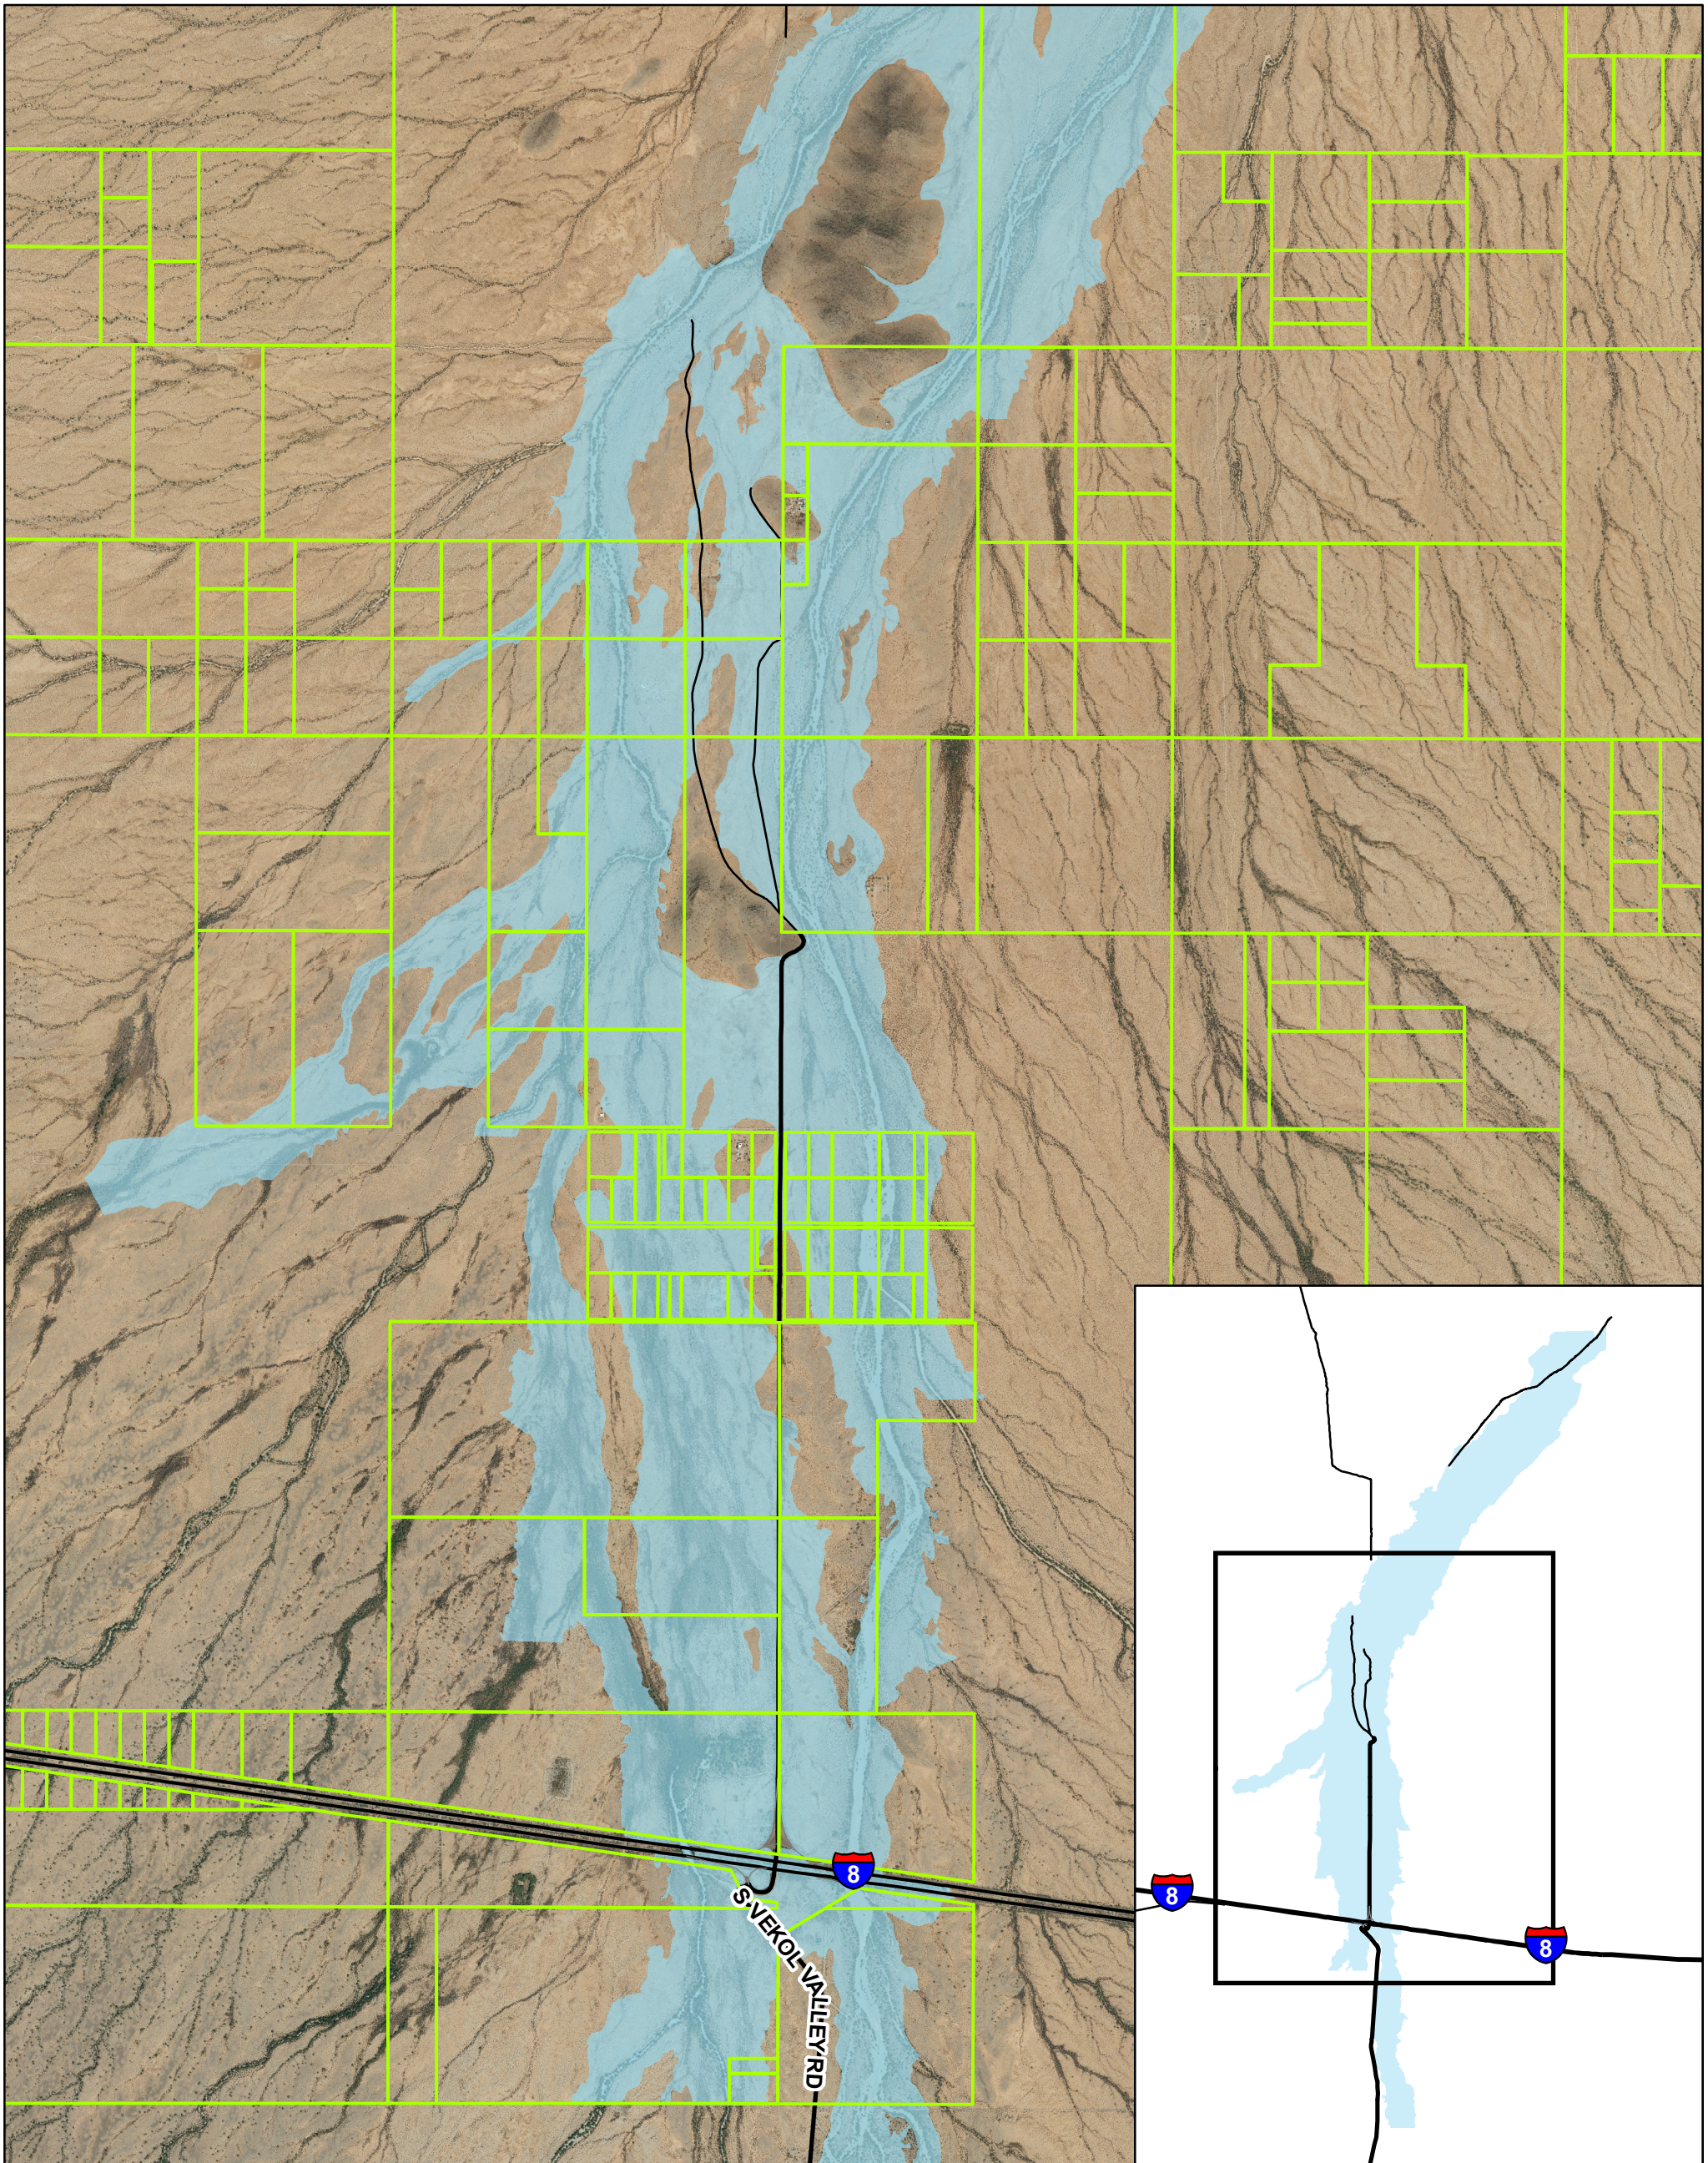

Vekol Wash Floodplain Delineation Study

Maricopa County OET, GIS Division, 12/6/2024

- Parcel Boundary
- Proposed Floodplain