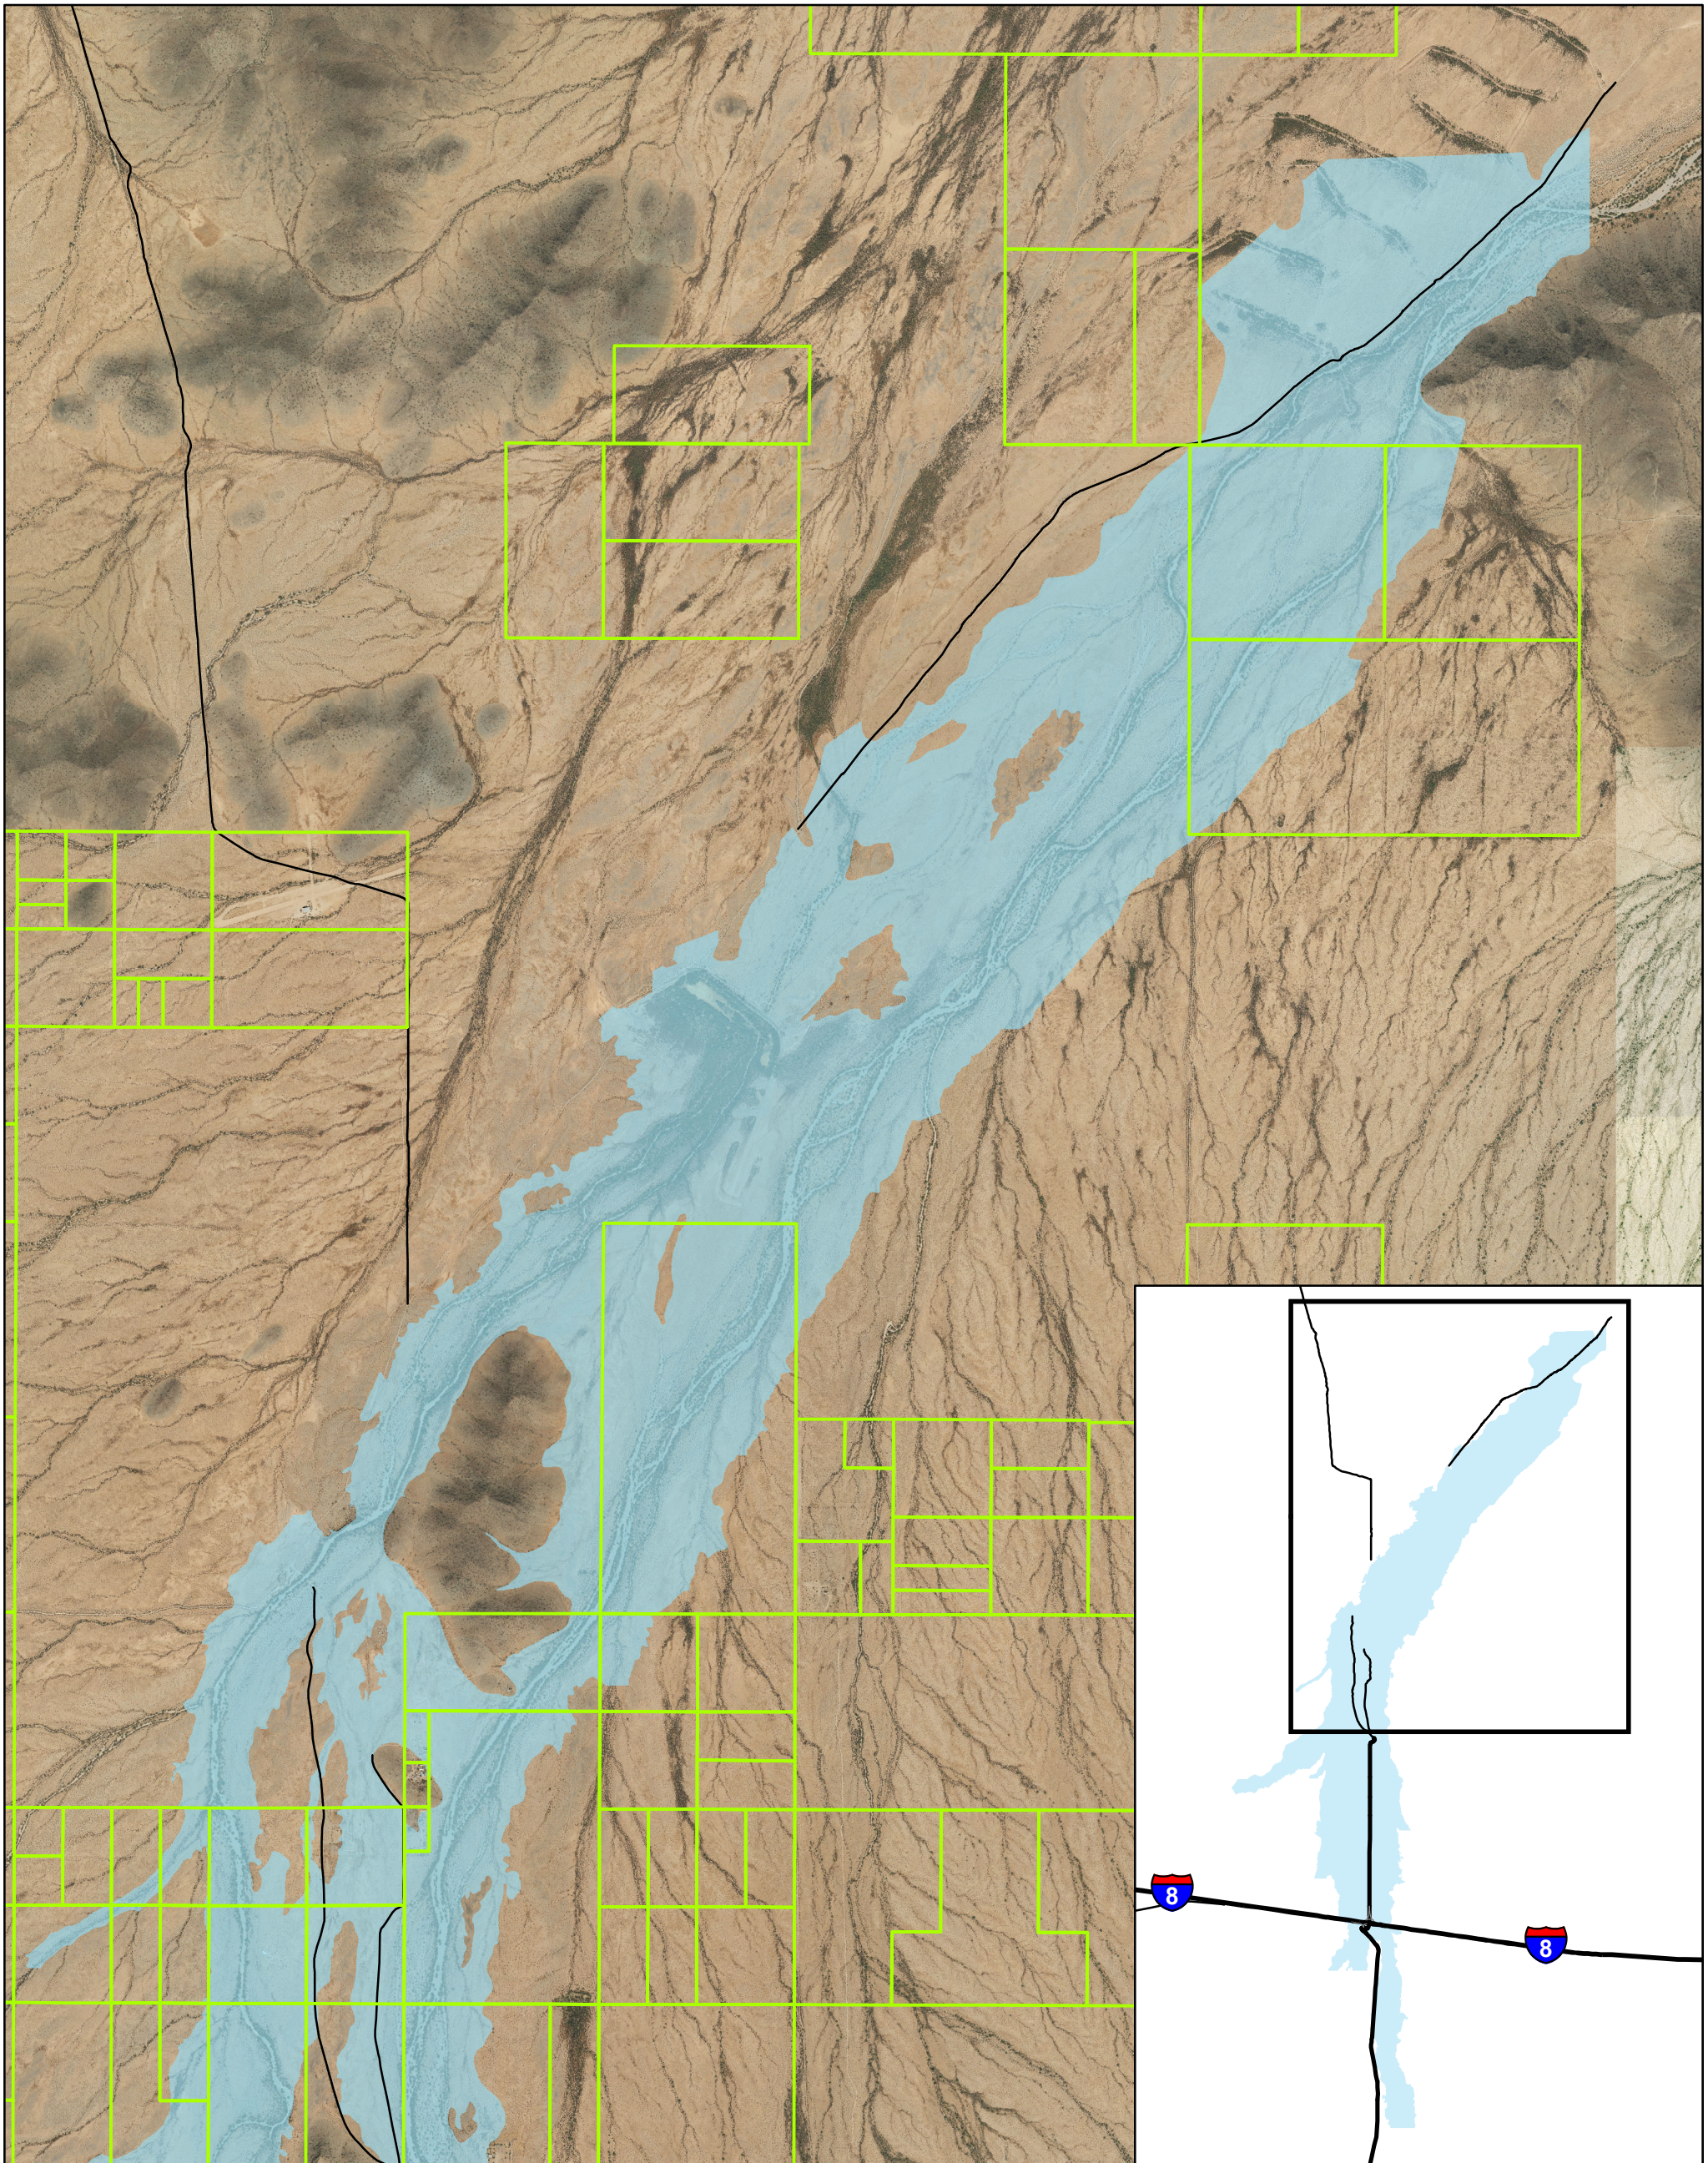

Vekol Wash Floodplain Delineation Study

Maricopa County OET, GIS Division, 12/6/2024

- Parcel Boundary
- Proposed Floodplain